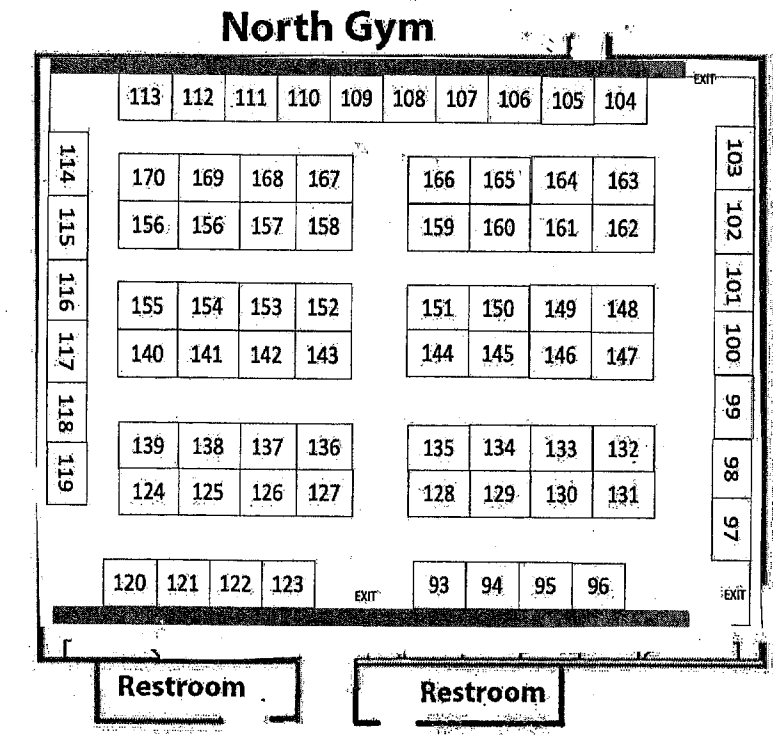

Winterfest Map

62nd Ave NW

FOOD TRUCKS

MAR 10 4:11

PURDY DR NW