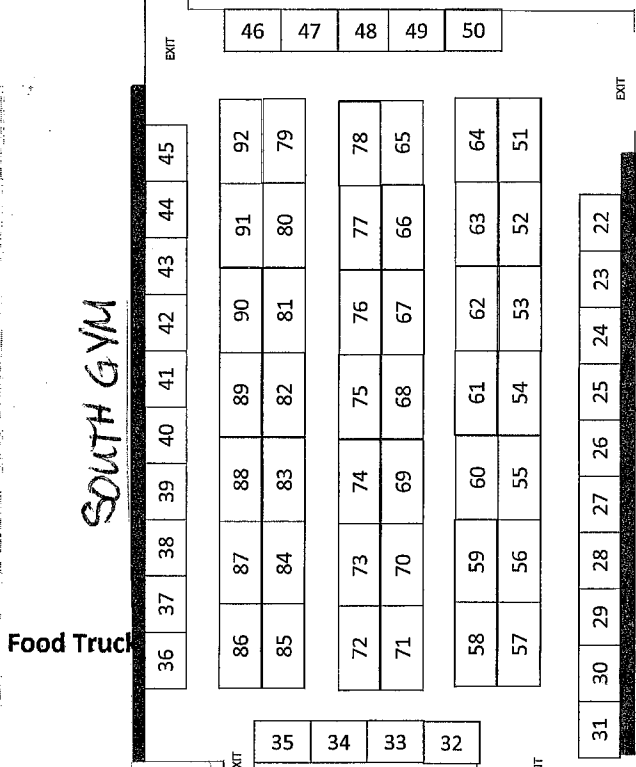

Winterfest Map

62nd Ave NW

FOOD TRUCKS

MAR 10 4:11

PURDY DR NW